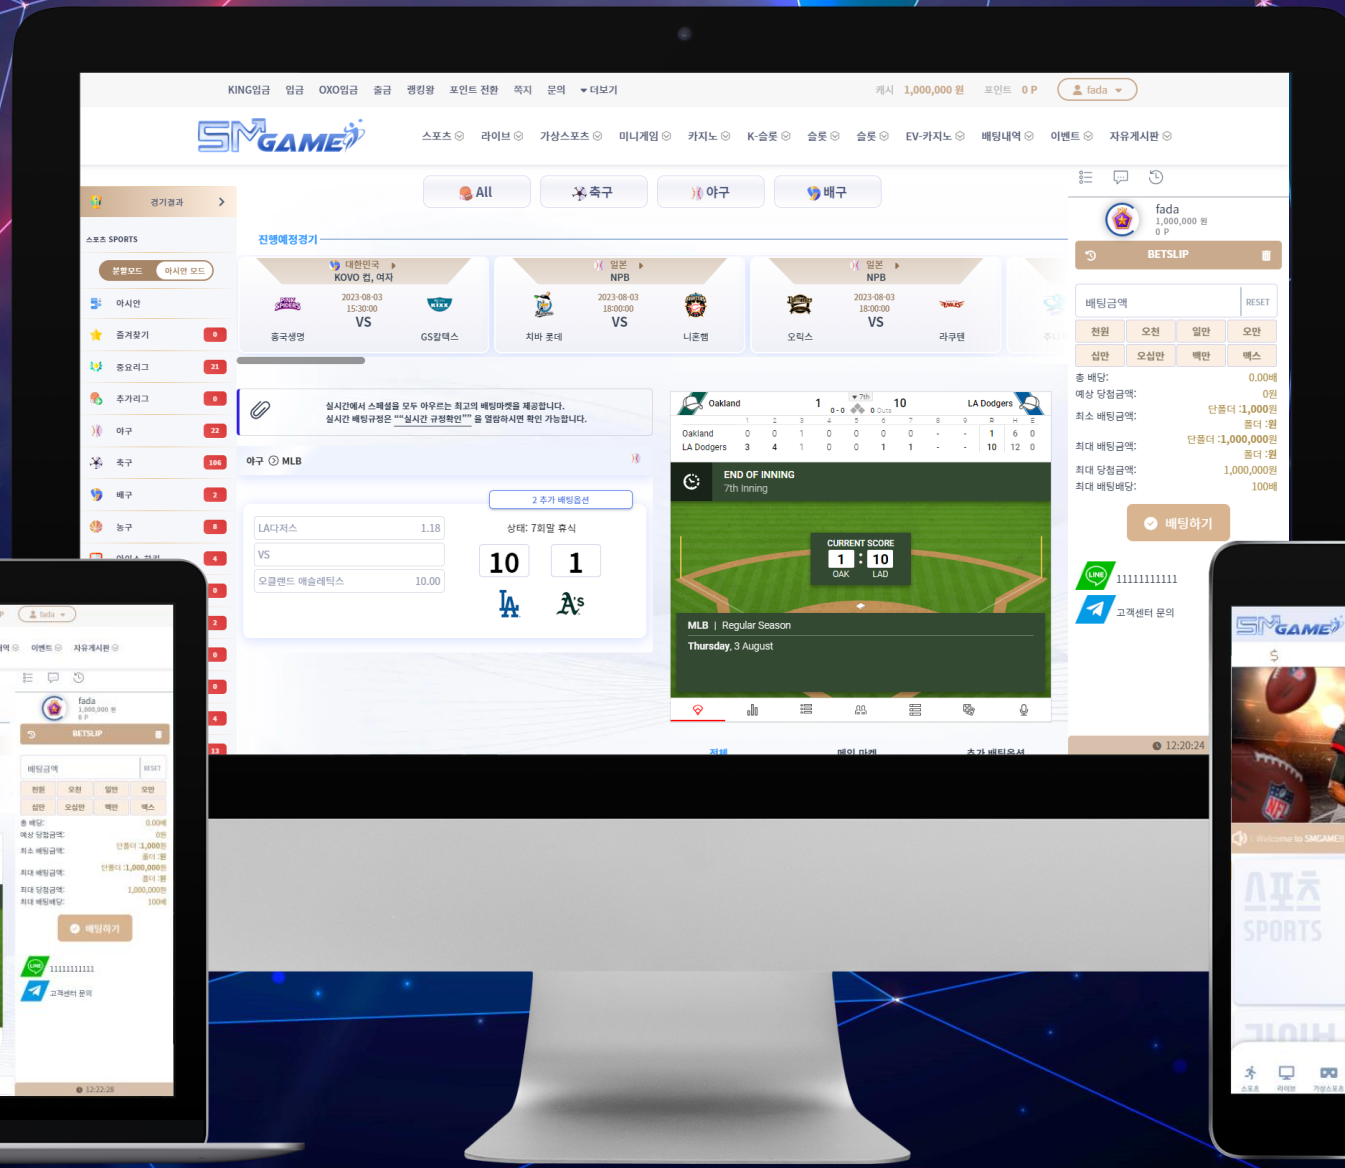

Colors :

Dark Gold

BACK

Colors :

Brown Copper

BACK

Colors :

Blue Silver

BACK

Colors :

Black Blue

BACK

Colors :

SC Violet

BACK

Colors :