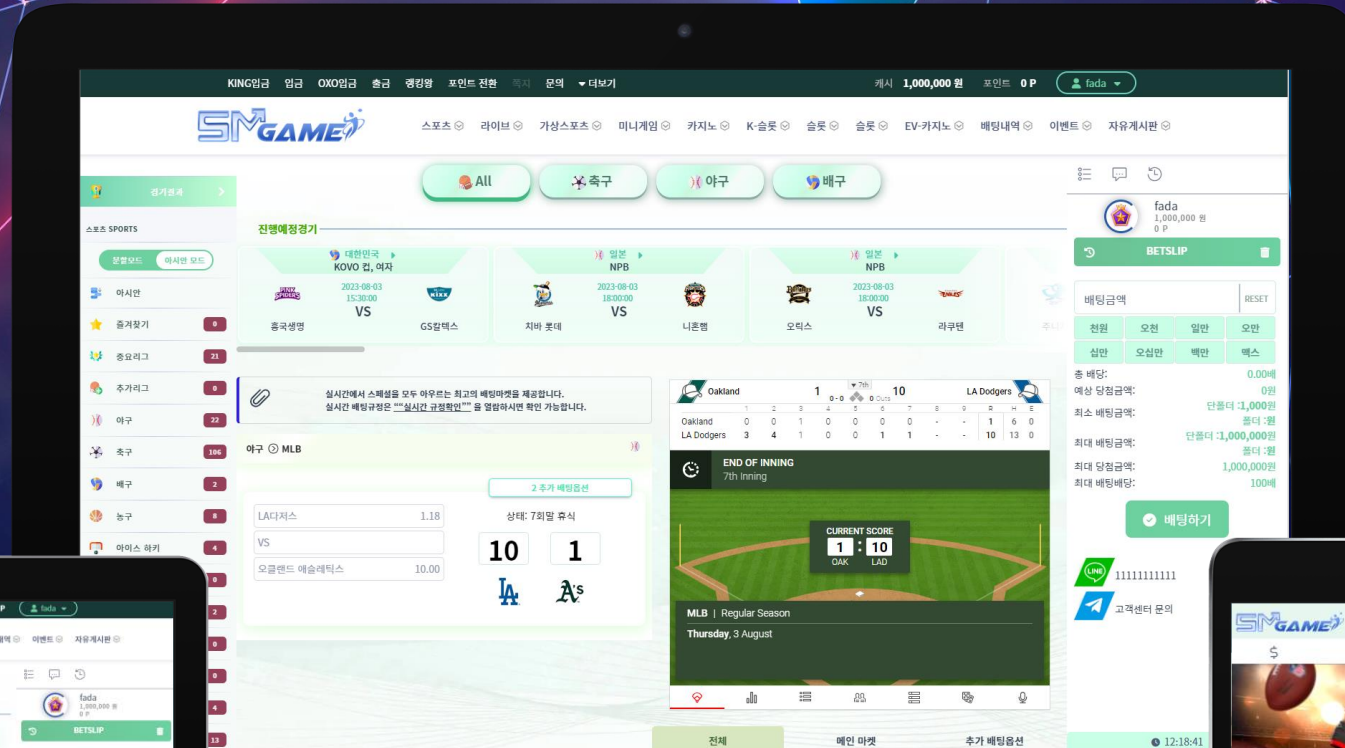

Olive Green

BACK

Colors :

Emerald Green

BACK

Colors :

Radiant Red

BACK