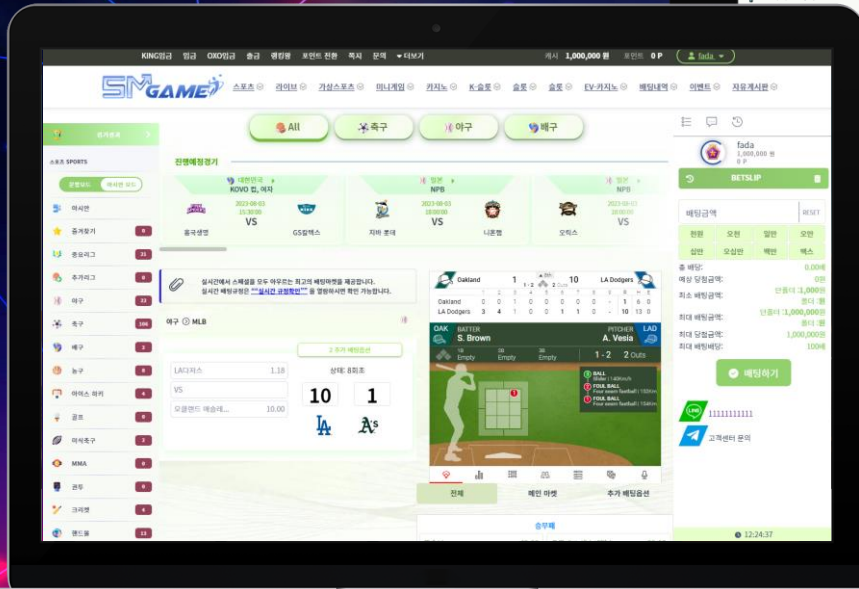

Olive Green

BACK

Colors :