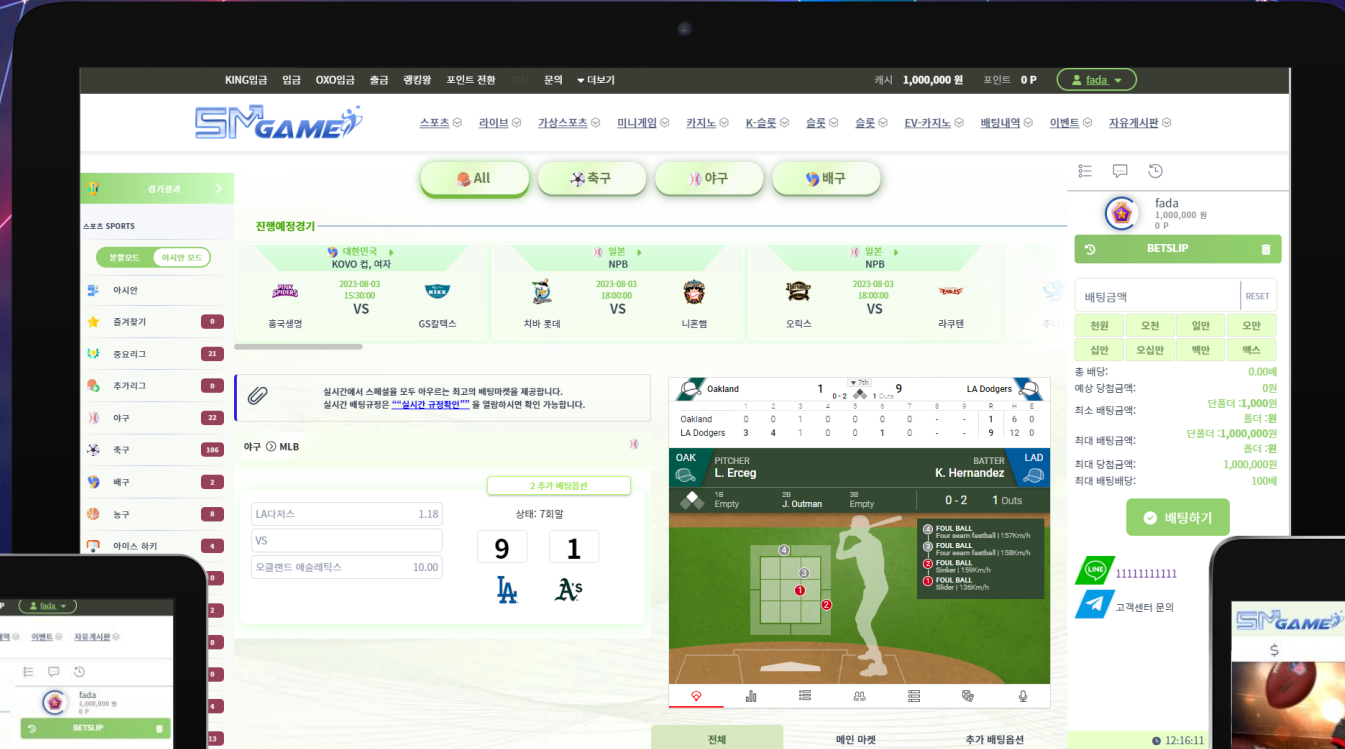

Olive Green

BACK

Colors :