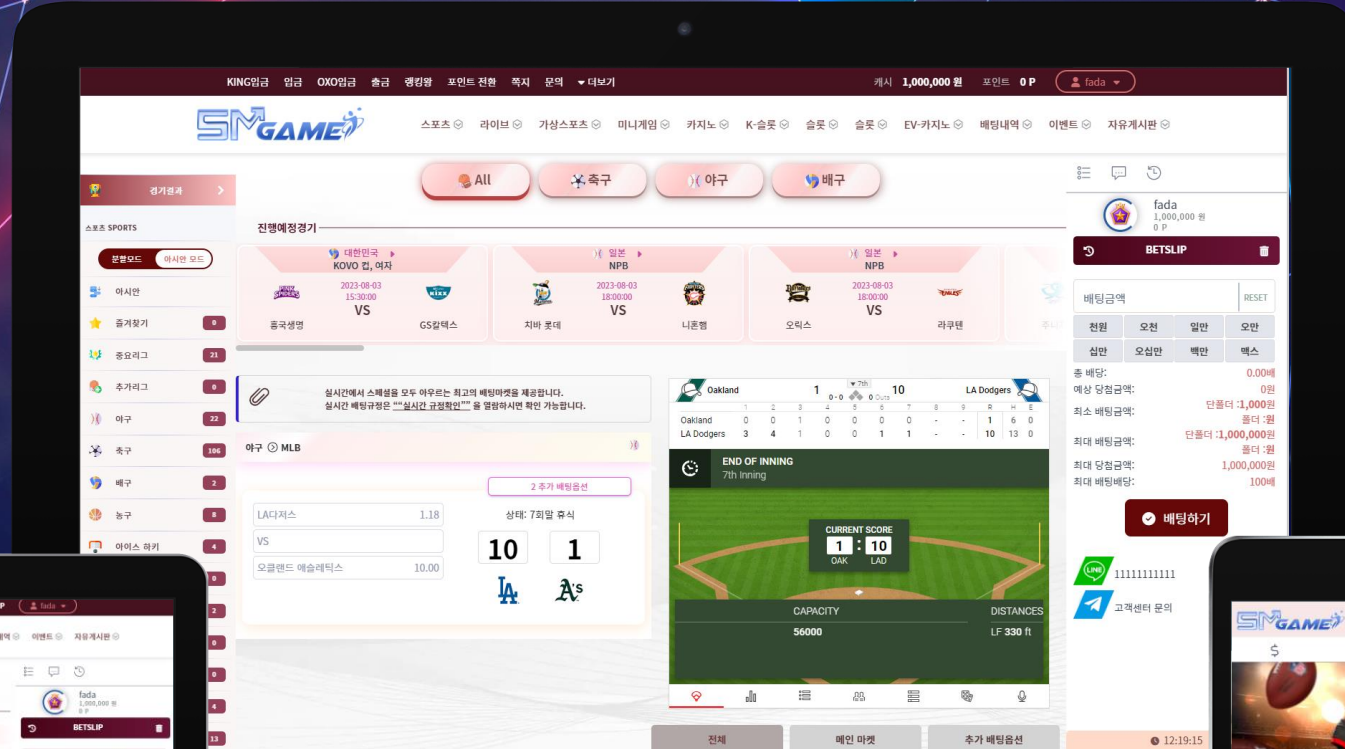

Radiant Red

BACK

Colors :