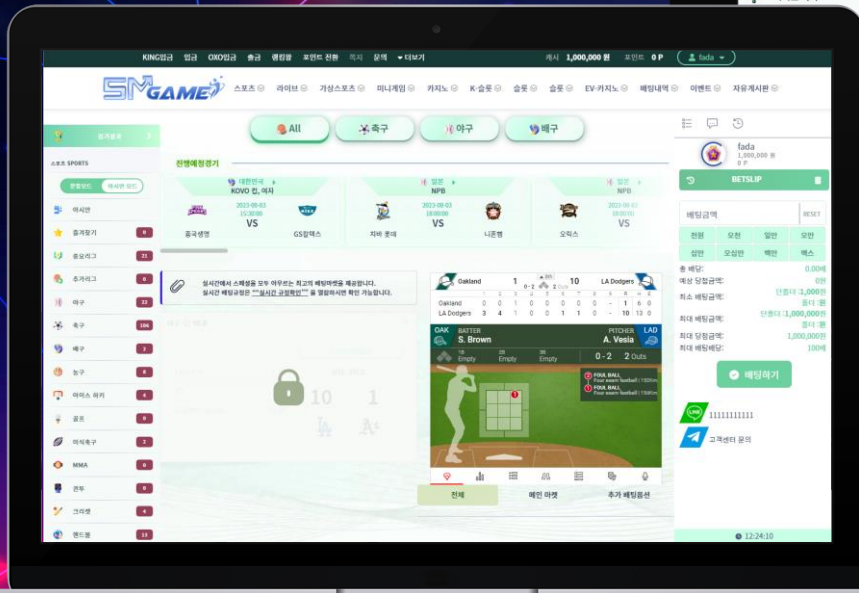

Olive Green

BACK

Colors :

Emerald Green

BACK

Colors :

Radiant Red

BACK